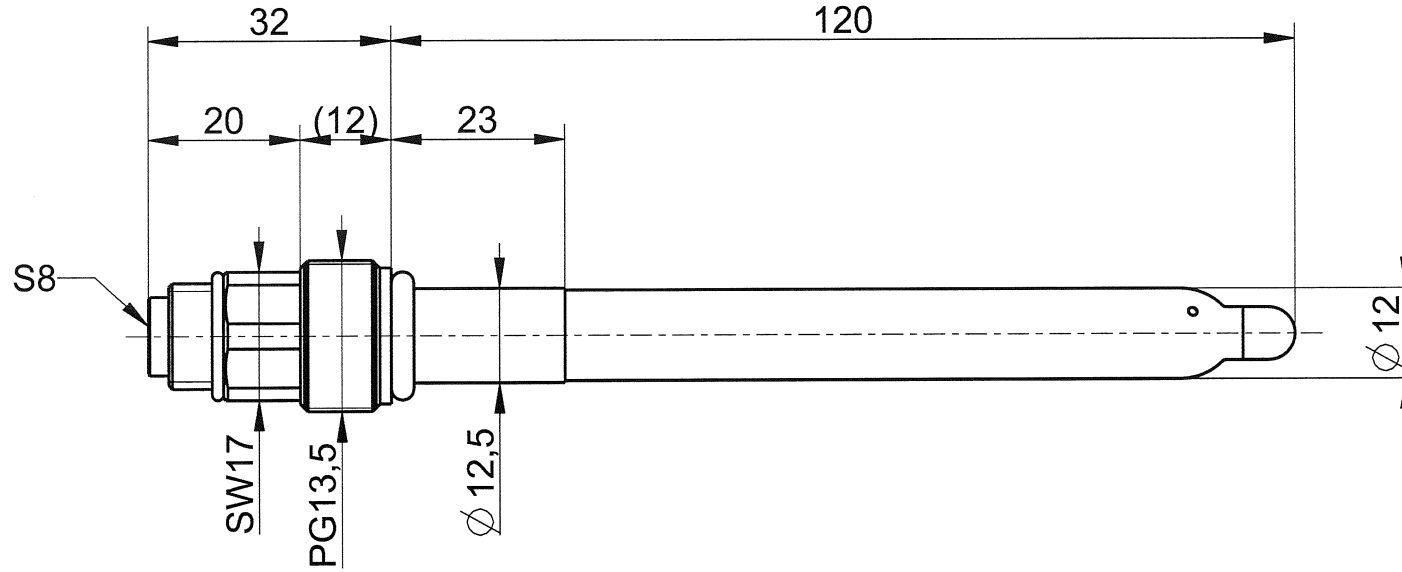

Modell Nr.	238515	Änd. Nr.	14841
Modell Rev.	12-1-Freigegeben	Änd. Datum	31.05.2016
Objekttyp	ASSEM	Name	M.Kornis
Zerch. Rev.	02-1-Freigegeben		

Information in this document is valid only for the revision indicated and may be subject to change without notice!

Dimensions without tolerances are for information purpose only!

Liq-Glass PG	Mass		 [mm]	Scale	1/1
	Material			Size	A4
	Drawn	M.Tanasie	2014-05-23	Sheet	1 / 1
	Checked	02. JUNI 2016 538 SM		Rev.	02
 Hamilton Bonaduz AG Via Crusch 8 CH-7402 Bonaduz				SZC238515