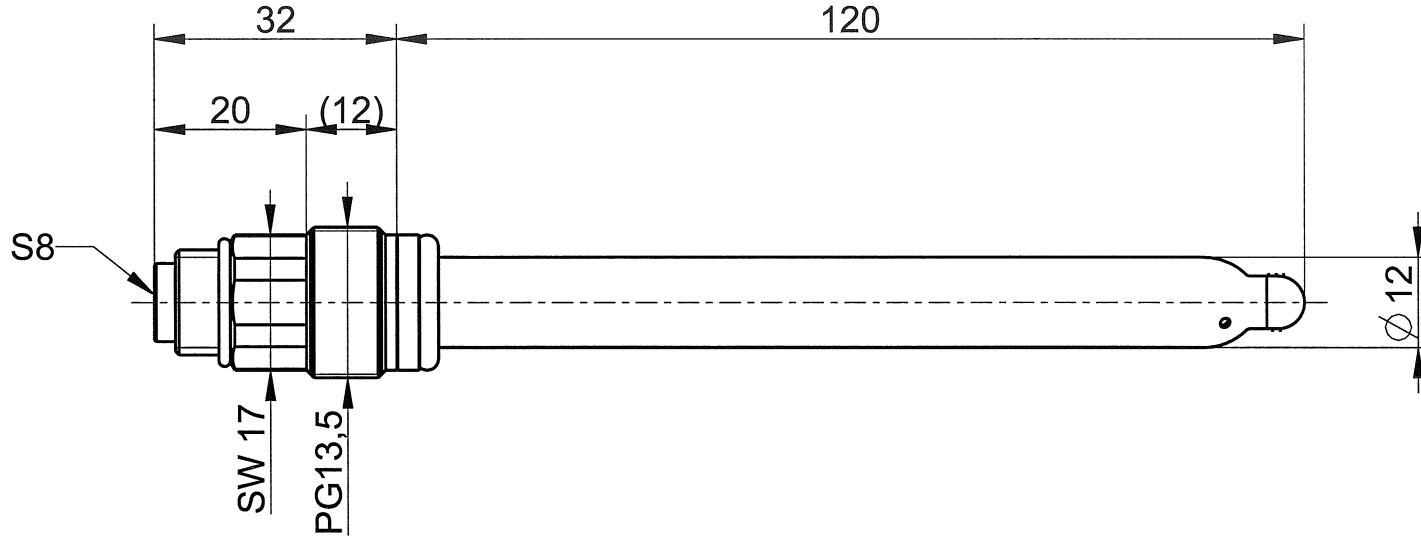

Modell Nr.	238810	Änd. Nr.	
Modell Rev.	15-5-Released	Änd. Datum	
Objektyp	ASSEM	Name	
Zeich. Rev.	00-0-Released		

Information in this document is valid only for the revision indicated and may be subject to change without notice!

Dimensions without tolerances are for information pupose only!

<h1>OxyTrode Pt</h1>	Mass		 [mm]	Scale	1/1
	Material			Size	A4
	Drawn	M.Tapasie	2014-05-14	Sheet	1/1
	Checked	<i>[Signature]</i>	23.06.14	Rev.	00
		Hamilton Bonaduz AG Via Crusch 8 CH-7402 Bonaduz		<h2>SZC238810</h2>	