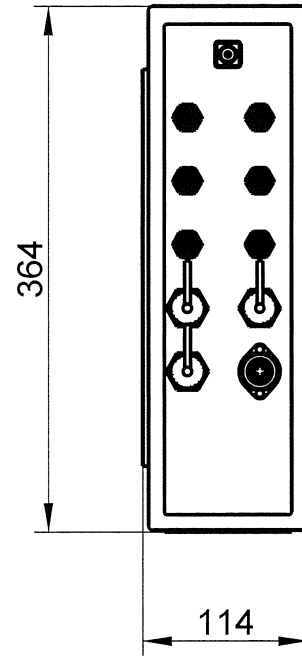

Modell Nr.	243802	Änd. Nr.	
Modell Rev.	00-0-Released	Änd. Datum	
Objektyp	ASSEM	Name	
Zeich. Rev.	00-0-Released		

Information in this document is valid only for the revision indicated and may be subject to change without notice!

Dimensions without tolerances are for information purpose only!

Arc View 465 XL	Mass		 [mm]	Scale
	Material			1/5
	Drawn	M.Tanasie	13.08.2014	A4
	Checked	<i>W. H. 100</i>	<i>ALDAS</i>	Sheet 1/1
 Hamilton Bonaduz AG Via Crusch 8 CH-7402 Bonaduz			SZC243802	Rev. 00