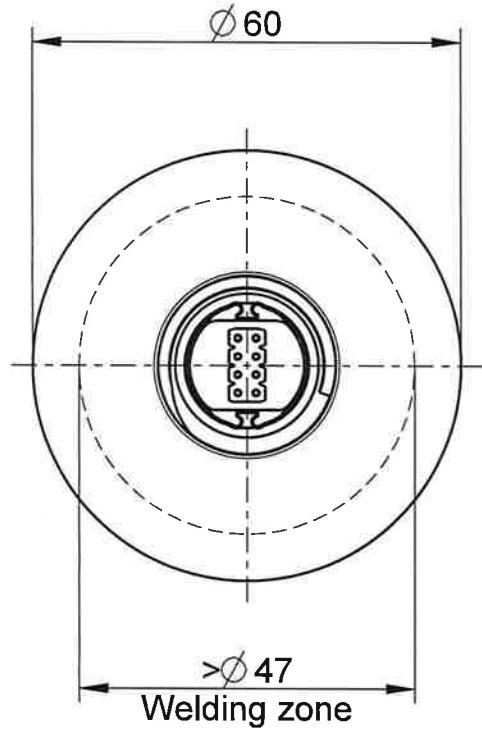

Modell Nr.	10076677	And. Nr.	
Modell Rev.	00-0-Freigegeben	And. Datum	
Objektyp	ASSEM	Name	
Zeich. Rev.	01-1-Freigegeben		

Information in this document is valid only for the revision indicated and may be subject to change without notice!

Dimensions without tolerances are for information purpose only!

<b>Conducell-P SU</b>	Mass		 [mm]	Scale
	Material	HDPE		1/1
	Drawn	G. Fisch	2020-02-28	Size
	Checked	<i>[Signature]</i>	<i>28.02.2020</i>	A4
 Hamilton Bonaduz AG Via Crusch 8 CH-7402 Bonaduz				Sheet
			SZC10076677	1/1
				Rev.
				01