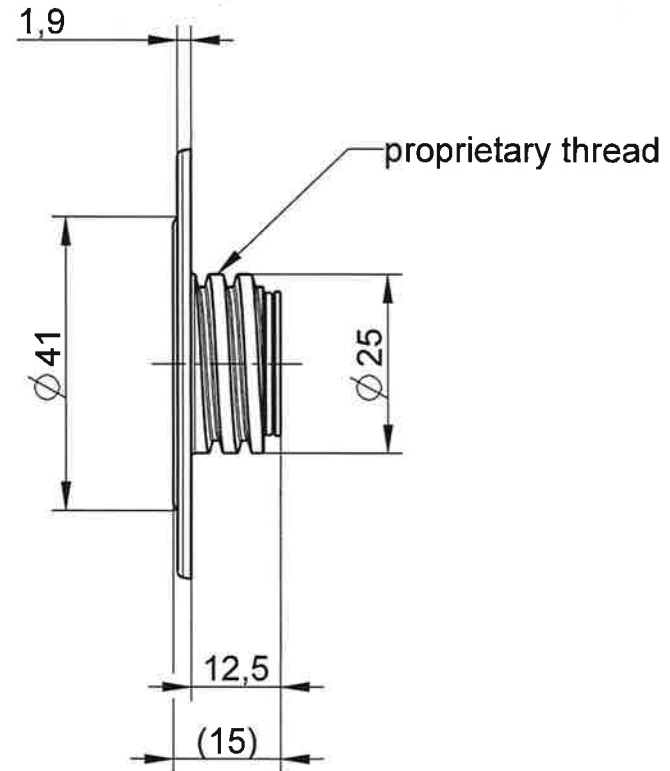

Modell Nr.	10076677	And. Nr.	
Modell Rev.	00-0-Freigegeben	And. Datum	
Objektyp	ASSEM	Name	
Zeich. Rev.	01-1-Freigegeben		

Information in this document is valid only for the revision indicated and may be subject to change without notice!

Dimensions without tolerances are for information purpose only!

<b>Conducell-P SU</b>	Mass		 [mm]	Scale
	Material	HDPE		1/1
	Drawn	G. Fisch	2020-02-28	Size
	Checked	<i>[Signature]</i>	<i>28.02.2020</i>	A4
 Hamilton Bonaduz AG Via Crusch 8 CH-7402 Bonaduz				Sheet
			SZC10076677	1/1
				Rev.
				01